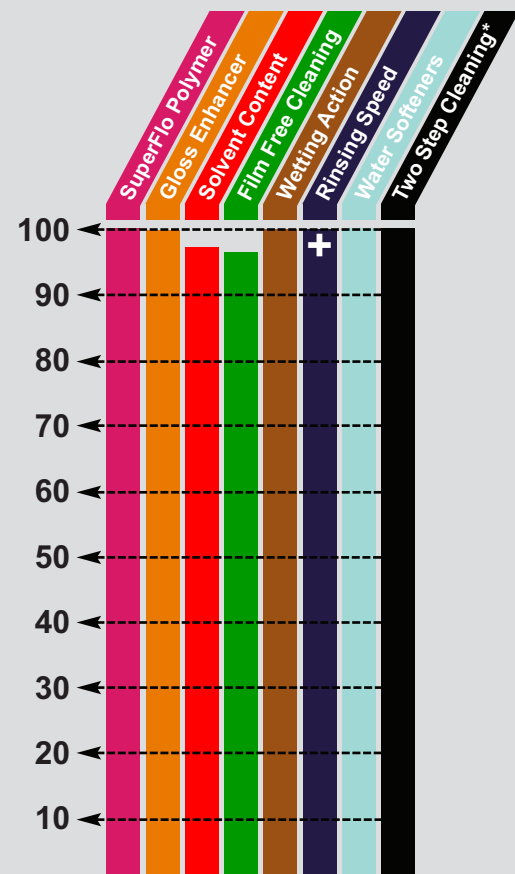

# BLUE LIGHTENING

Best suited for washing tractor/trailers  
in hard-water areas.

One drum pak of BLUE LIGHTENING makes  
**55 GALLONS** of a Severe Duty Extract.

**55 GALLONS  
SALE \$139.00**

Contains blends of oil and grease cutting emulsifiers, 'high-yield' builders, and heavy concentration of solvents to cut exhaust carbons, surfactants and silicone based gloss enhancers.

Available Sizes:

55 to 110 Gallon Drum Pak	#BL55	<del>\$152.00</del>
30 to 60 Gallon Drum Pak	#BL30	\$ 92.80
5 to 10 Gallon Drum Pak	#BL5	\$ 50.00

**SHIPPING INCLUDED**

To determine which product is best suited for your operation see the inside front cover for the explanation of this chart.